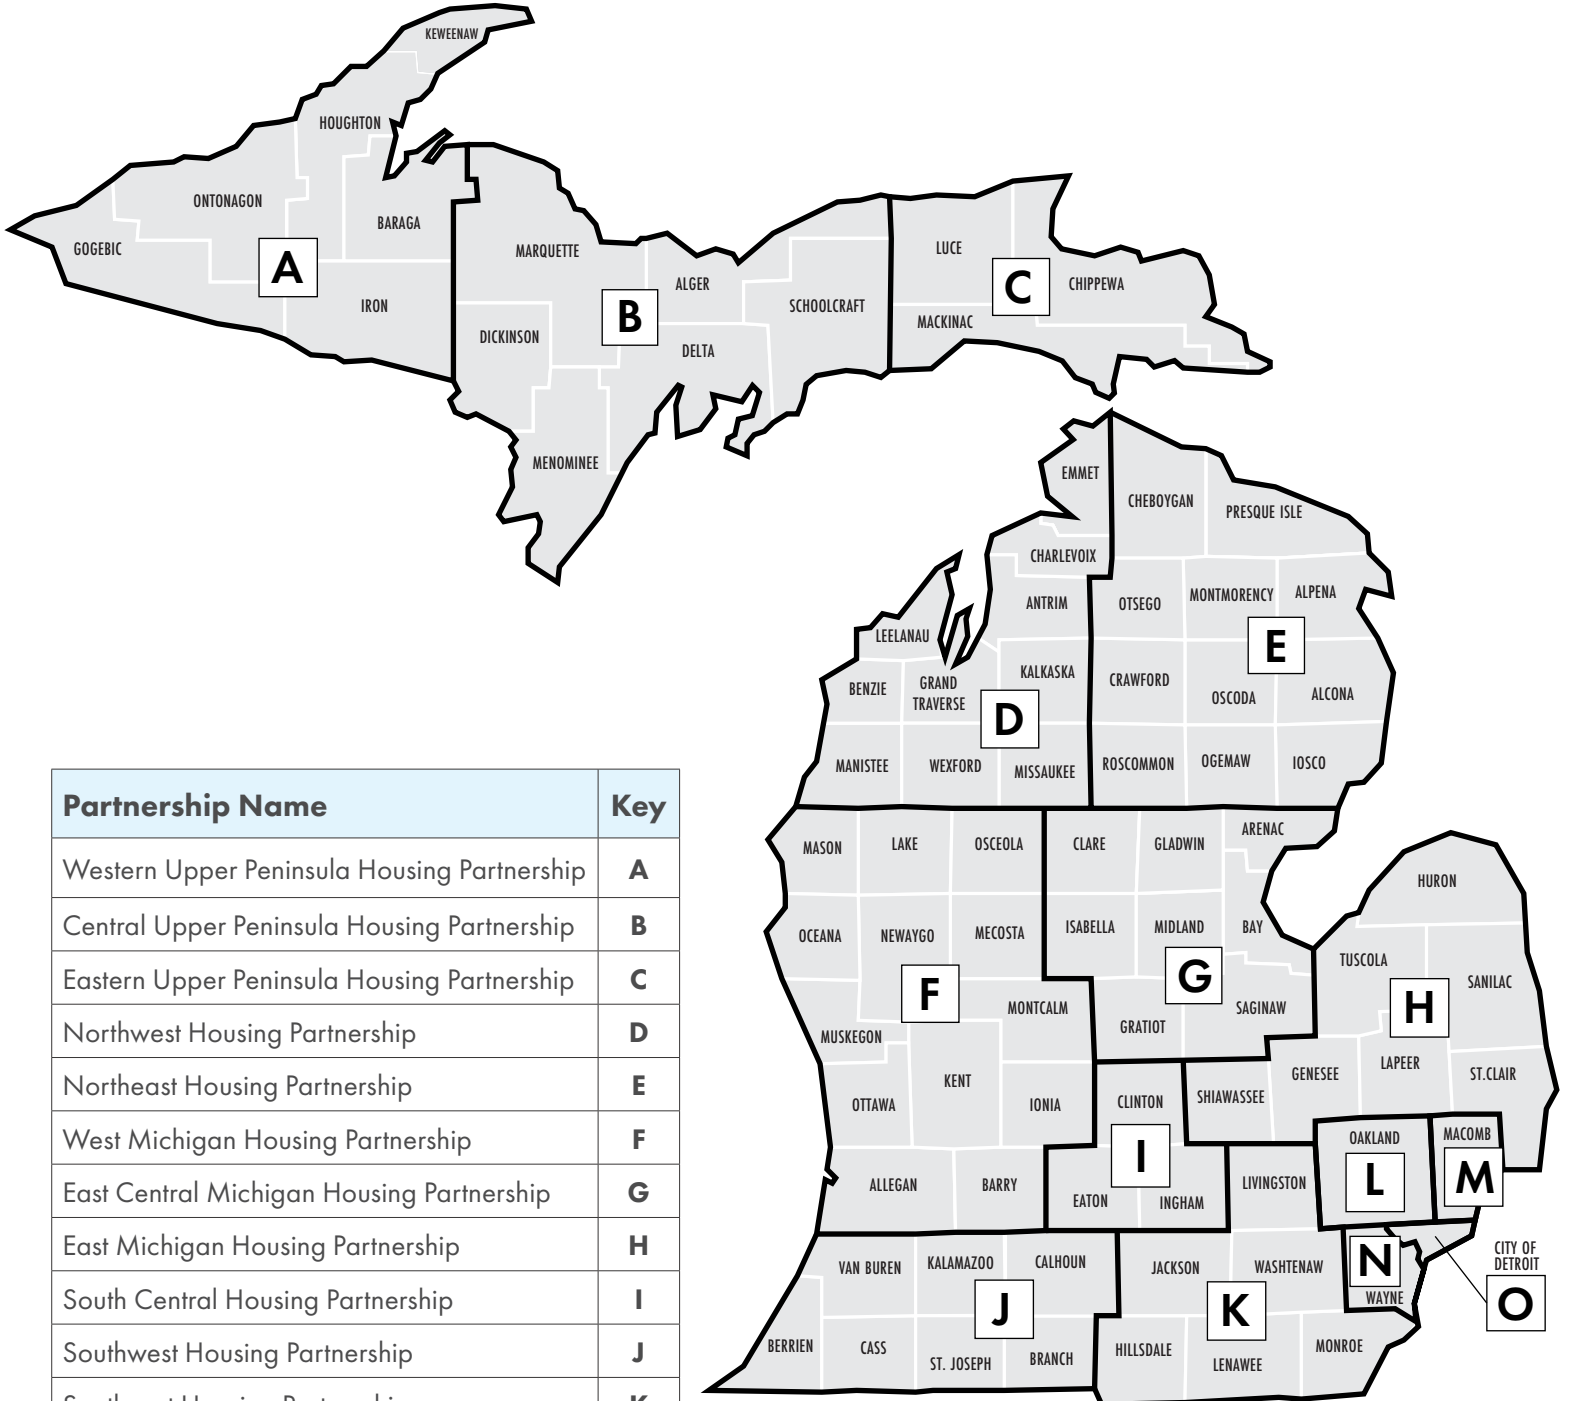

Region D: Northwest Housing Partnership Lead

- Housing North

Region E: Northeast Housing Partnership

- Target Alpena Development Corporation

Region F: West Michigan Housing Partnership Tri-Leads

- Housing Next
- The Right Place
- Urban League of West Michigan

Region K: Southeast Housing Partnership Lead

- Community Action Agency – Jackson

Region L: Oakland Housing Partnership Quad-Leads

- Alliance for Housing, Oakland County's Continuum of Care
- Community Housing Network, Inc.
- Pontiac Community Foundation
- Pontiac Housing Commission

Region M: Macomb Housing Partnership Lead

- Macomb County Health and Community Services

Region N: Wayne Housing Partnership Lead

- Wayne Metro Community Action Agency

Region O: Detroit Housing Partnership Co-Leads

- Community Development Advocates of Detroit
- Detroit LISC

Housing Partnerships

Partnership Name	Key
Western Upper Peninsula Housing Partnership	A
Central Upper Peninsula Housing Partnership	B
Eastern Upper Peninsula Housing Partnership	C
Northwest Housing Partnership	D
Northeast Housing Partnership	E
West Michigan Housing Partnership	F
East Central Michigan Housing Partnership	G
East Michigan Housing Partnership	H
South Central Housing Partnership	I
Southwest Housing Partnership	J
Southeast Housing Partnership	K
Oakland Housing Partnership	L
Macomb Housing Partnership	M
Wayne Housing Partnership* *including Hamtramck and Highland Park	N
Detroit Housing Partnership	O